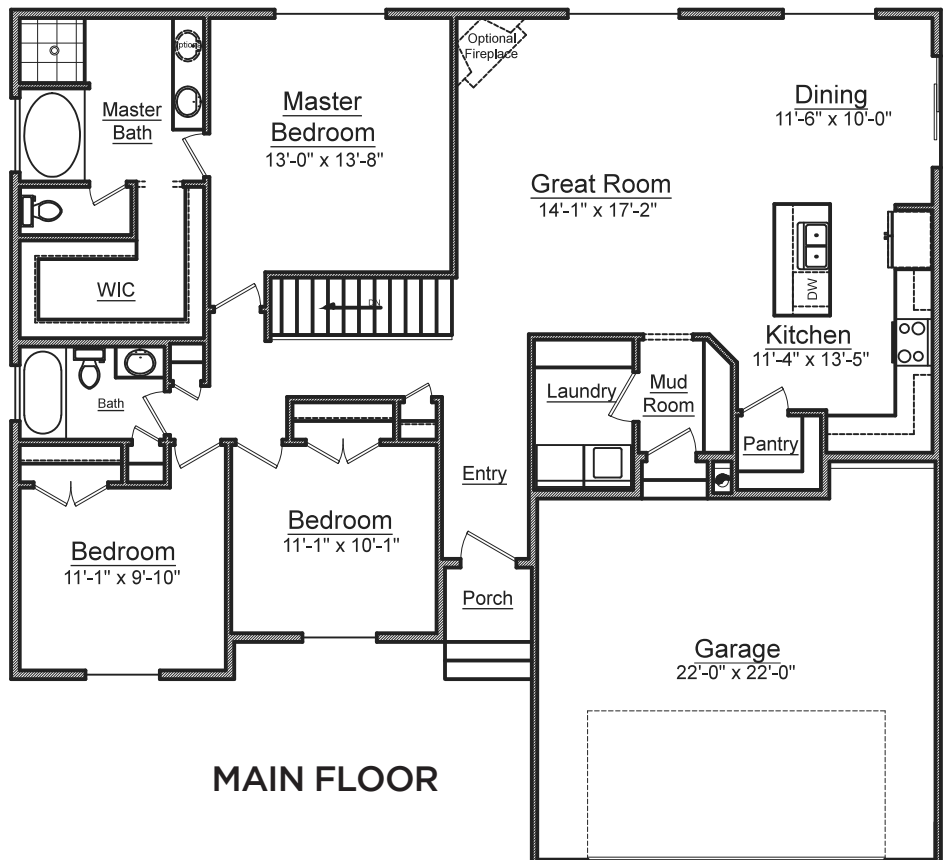

The Armon

DESERT

TRADITIONAL

CRAFTSMAN

specs

2998 TOTAL SQ FT

 **1517 Finished**

 **1517 Main**

 **Basement**
Unfinished

 **3 Bedrooms**

 **2 Bath**

 **2 Car Garage**
3rd car option available

MAIN FLOOR