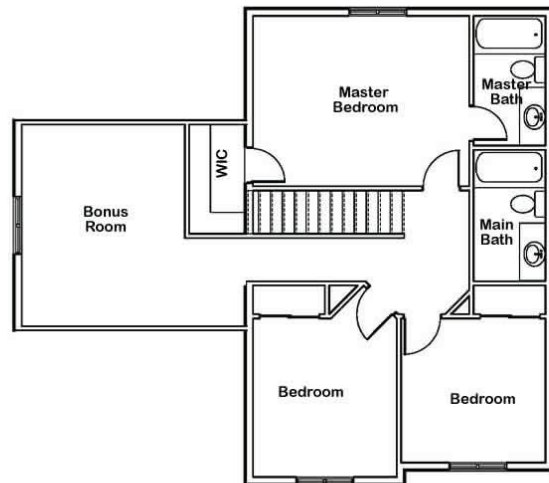

www.sierrahomes.com

We build dreams one home at a time!

THE CHATEAU

TOTAL SQ. FT. 1,654
MAIN SQ. FT. 730
UPPER SQ. FT. 690
BONUS ROOM SQ. FT. 234
3 BEDROOMS
2 1/2 BATHROOMS
LAUNDRY ROOM
2 TONE PAINT
LOW-E WINDOWS
WINDOWS LIFETIME WARRANTY
ARCHITECTURAL SHINGLES
2X6 EXTERIOR WALLS
DECOR CASED WINDOWS
BONUS ROOM STADARD
MASTER BEDROOM
MASTER BATH
WALK-IN-CLOSET

OPTIONS

3 CAR GARAGE
BASEMENT
BAY WINDOWS
FIREPLACE
COVERED PATIO
DECK
RV PAD
BUILT IN CLOSET ORGANIZER
GRAND MASTER BATH

SIERRA HOMES LOCATIONS:

OGDEN
TREMONTON
BRIGHAM CITY
NIBLEY
WELLSVILLE
HYRUM
NORTH LOGAN

www.sierrahomes.com

We build dreams one home at a time!

The Chateau - Main Floor

The Chateau - Second Floor