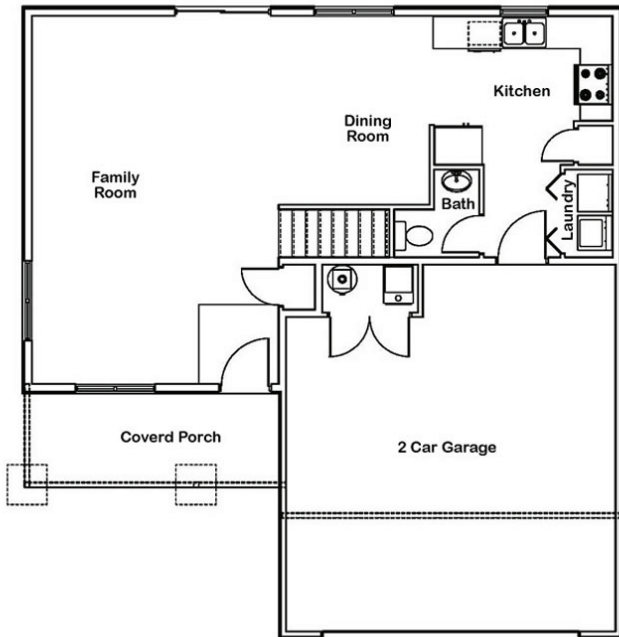

www.sierrahomes.com

We build dreams one home at a time!

THE CHATEAU

TOTAL SQ. FT. 1,654
MAIN SQ. FT. 730
UPPER SQ. FT. 690
BONUS ROOM SQ. FT. 234
3 BEDROOMS
2 1/2 BATHROOMS
LAUNDRY ROOM
2 TONE PAINT
LOW-E WINDOWS
WINDOWS LIFETIME WARRANTY
ARCHITECTURAL SHINGLES
2X6 EXTERIOR WALLS
DECOR CASED WINDOWS
BONUS ROOM STADARD
MASTER BEDROOM
MASTER BATH
WALK-IN-CLOSET

OPTIONS

3 CAR GARAGE
BASEMENT
BAY WINDOWS
FIREPLACE
COVERED PATIO
DECK
RV PAD
BUILT IN CLOSET ORGANIZER
GRAND MASTER BATH

SIERRA HOMES LOCATIONS:

OGDEN
TREMONTON
BRIGHAM CITY
NIBLEY
WELLSVILLE
HYRUM
NORTH LOGAN

www.sierrahomes.com

We build dreams one home at a time!

The Chateau - Main Floor

The Chateau - Second Floor