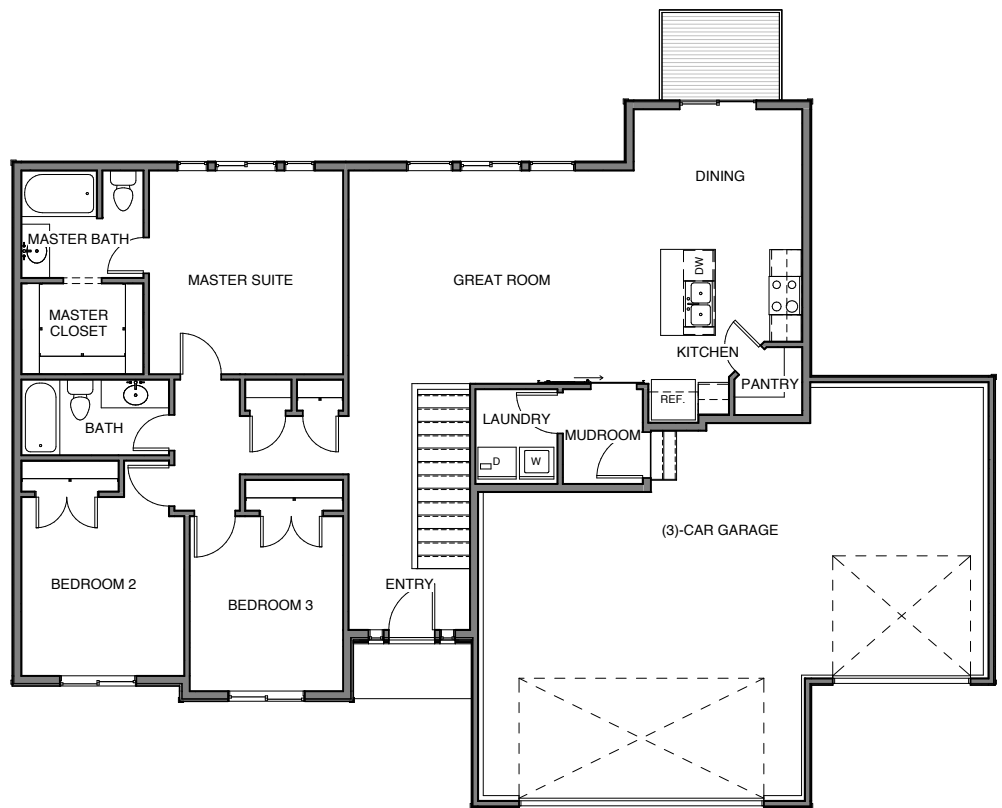

DUPLICATE

Elevation A

Main Level

Main Level Square Footage	1,485
Basement Square Footage	1,313
Total Square Footage	2,798
Finished Bedrooms	3
Finished Bathrooms	2
Available with an Optional 3 Car garage	

Includes finished laundry room

801-383-1911

See more at jthomashomes.com

All renderings are artists' conception. Continuing a policy of constant design and pricing improvement, we reserve the right of price, product or design change without obligation to notify.