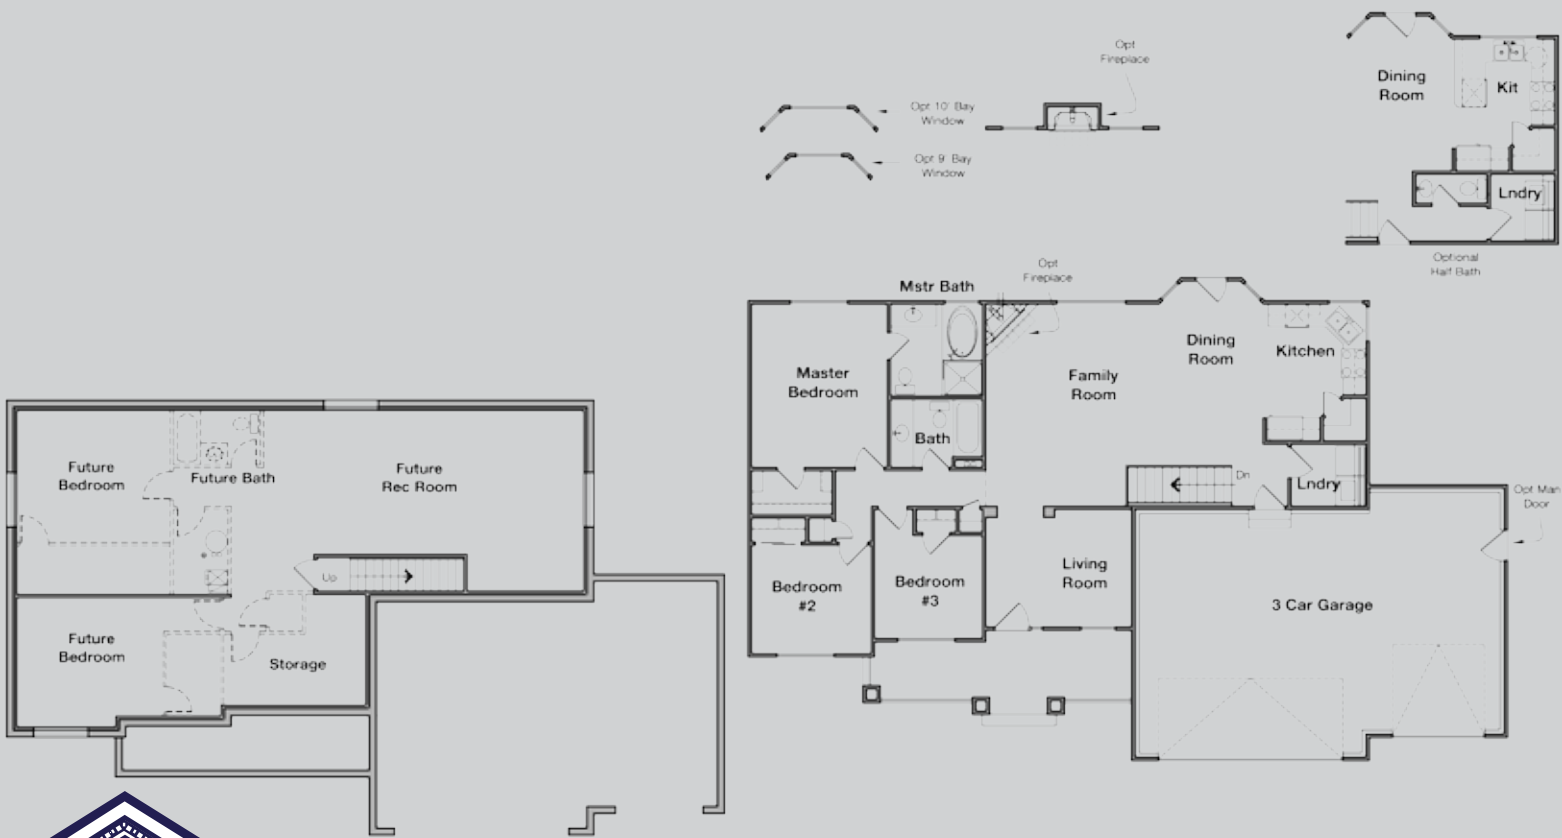

PHILADELPHIAN

Finished square footage: 1402
Total square footage: 2790

LibertyHomes.com

(801) 839-4898