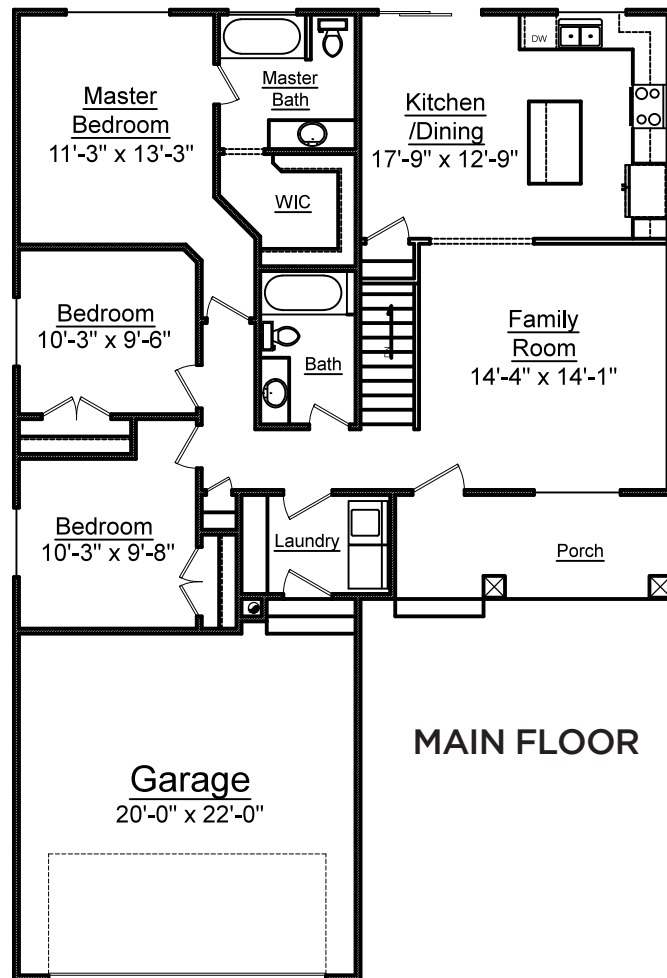

The Spring

2516 TOTAL SQ FT

specs

-  1224 Finished
-  1224 Main
-  1292 Basement
-  3 Bedrooms
-  2 Bath
-  2 Car Garage

©Copyright 2015 | No reproduction or other use of these plans may be made without the express written consent of the copyright holder. Visit us online at pattersonhomes.com