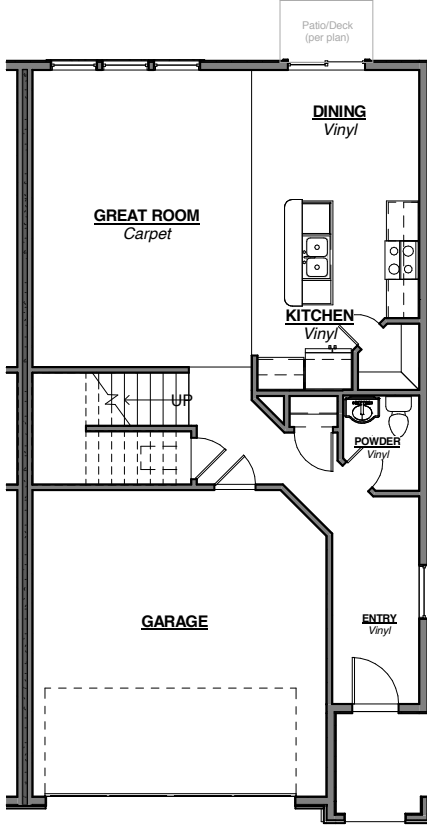

STONE CREEK CANYON

Granite counter-tops

9' ceilings

Large master with vaulted ceiling

Custom white cabinetry

Hardwood floors

Large walk-in closet in master

Open living space

1/2 bath with pedestal sink

Finished laundry room

J. THOMAS HOMES 

801.383.3252

See more at jthomashomes.com

All renderings are artists' conception. Continuing a policy of constant design and pricing improvement, we reserve the right of price, product or design change without obligation to notify.

Unit A

1,975 Square Feet
3 Bedroom - 2 Bathroom

Main Floor

Unit B

2,001 Square Feet
3 Bedroom - 2 Bathroom

Main Floor

Upper Floor

Upper Floor