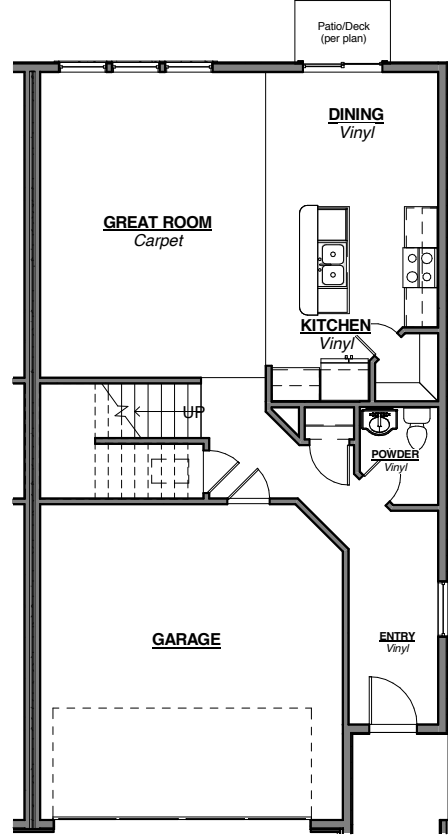

STONE CREEK CANYON

Granite counter-tops

9' ceilings

Large master with vaulted ceiling

Custom white cabinetry

Hardwood floors

Large walk-in closet in master

Open living space

1/2 bath with pedestal sink

Finished laundry room

J. THOMAS HOMES 

801.383.3252

See more at jthomashomes.com

All renderings are artists' conception. Continuing a policy of constant design and pricing improvement, we reserve the right of price, product or design change without obligation to notify.

Unit A

1,975 Square Feet
3 Bedroom - 2 Bathroom

Main Floor

Unit B

2,001 Square Feet
3 Bedroom - 2 Bathroom

Main Floor

Upper Floor

Upper Floor