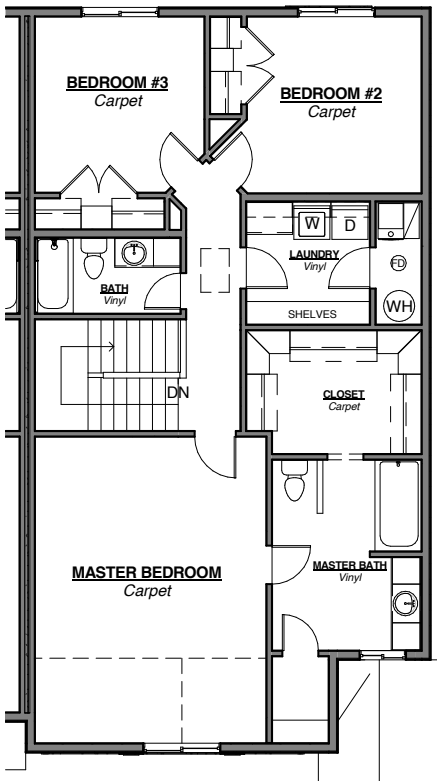

STONE CREEK CANYON

Granite counter-tops

9' ceilings

Large master with vaulted ceiling

Custom white cabinetry

Hardwood floors

Large walk-in closet in master

Open living space

1/2 bath with pedestal sink

Finished laundry room

J. THOMAS HOMES 

801.383.3252

See more at jthomashomes.com

All renderings are artists' conception. Continuing a policy of constant design and pricing improvement, we reserve the right of price, product or design change without obligation to notify.

Unit A

1,975 Square Feet
3 Bedroom - 2 Bathroom

Main Floor

Unit B

2,001 Square Feet
3 Bedroom - 2 Bathroom

Main Floor

Upper Floor

Upper Floor