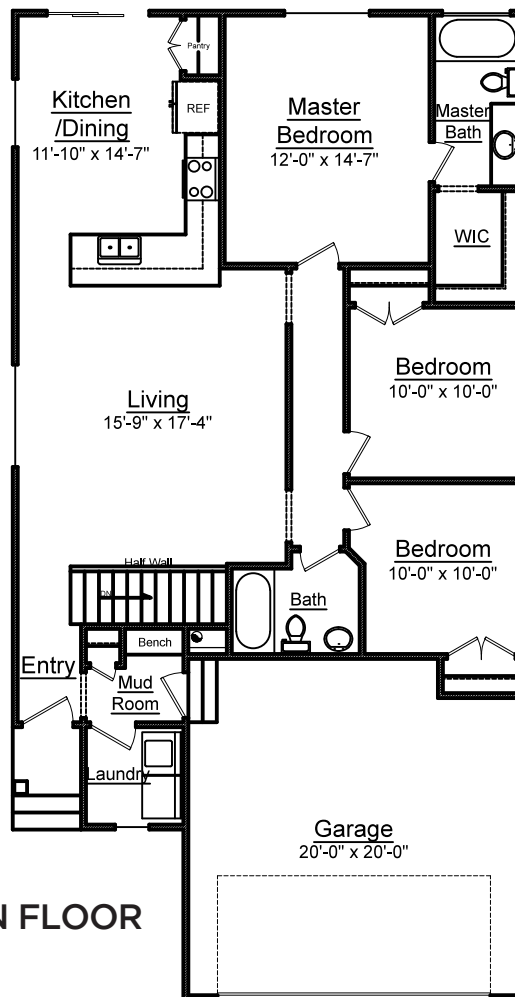

# The Tiffany

2467 TOTAL SQ FT

## specs

-  1230 Finished
-  1230 Main
-  1237 Basement
-  3 Bedrooms
-  2 Bath
-  2 Car Garage

©Copyright 2015 | No reproduction or other use of these plans may be made without the express written consent of the copyright holder. Visit us online at [pattersonhomes.com](http://pattersonhomes.com)