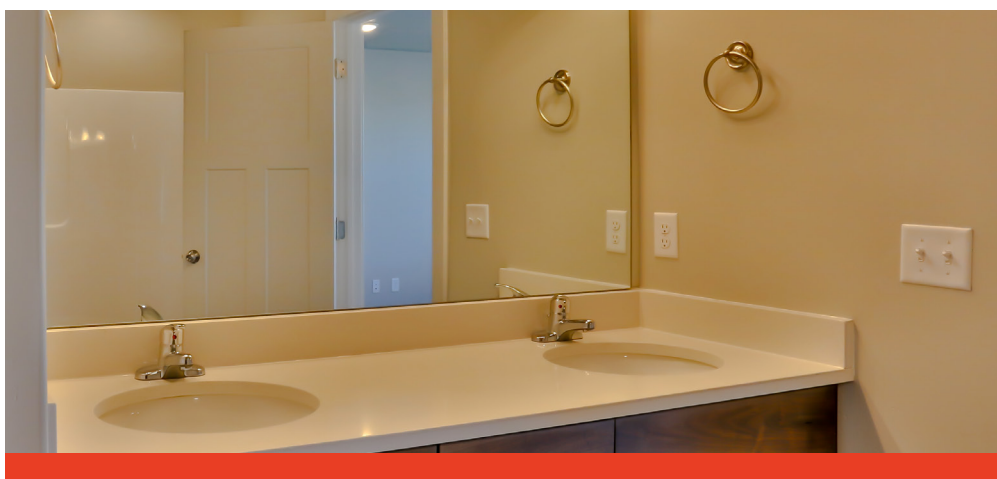

THE TRAILHEAD

Granite counter-tops

9' ceilings

Large master with vaulted ceiling

Custom white cabinetry

Hardwood floors

Large walk-in closet in master

Open living space

1/2 bath with pedestal sink

Finished laundry room

J. THOMAS HOMES 

All renderings are artists' conception. Continuing a policy of constant design and pricing improvement, we reserve the right of price, product or design change without obligation to notify.