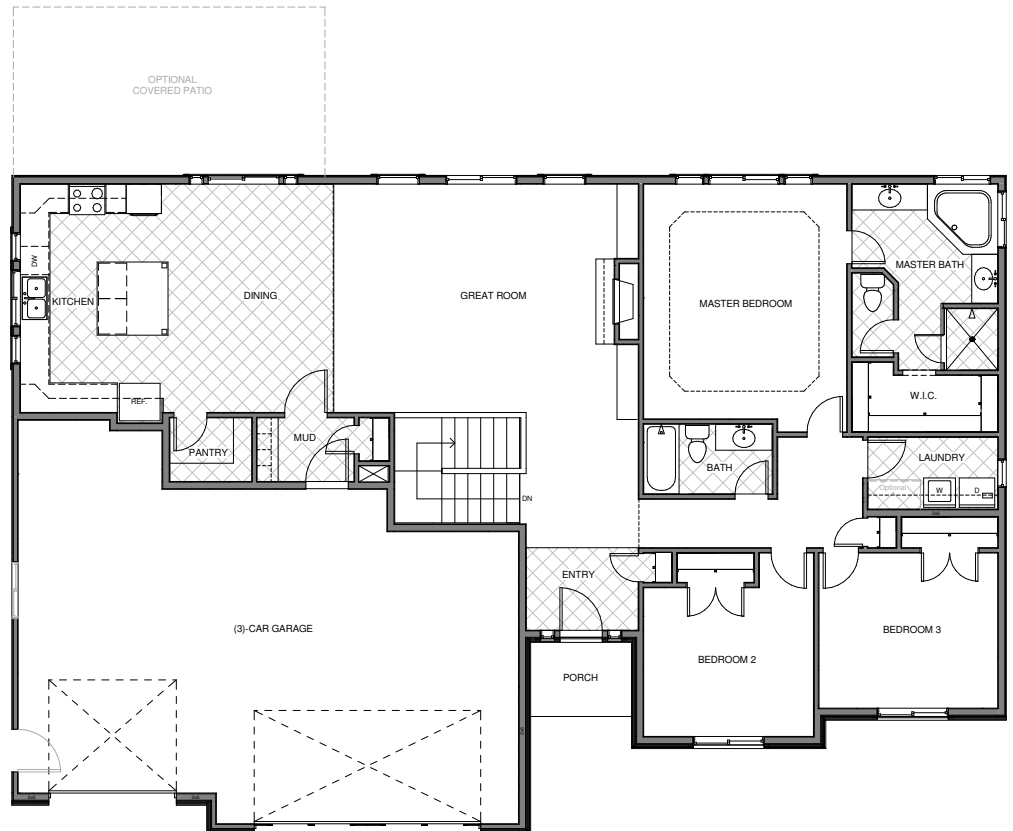

# VICTORIA

Elevation A

## Main Level

**Total Finished Square Footage** 2046

**Total Unfinished Square Footage** 2056

**Total Square Footage** 4102

**Finished Bedrooms** 3

**Finished Bathrooms** 2

**Includes 3-car garage**

**Includes finished laundry room**