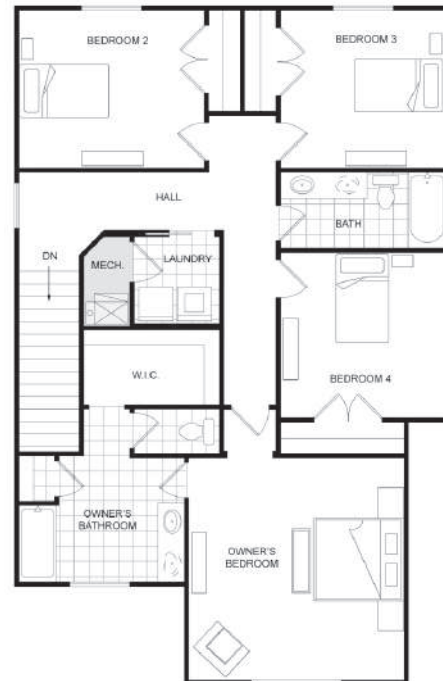

# Fenway

Total Sq. Ft. 3,022

Finished Sq. Ft. 2,107

Bedrooms: 4

Bathrooms: 2.5

BASEMENT FLOOR | 915 SQ. FT.

MAIN FLOOR | 920 SQ. FT.

UPPER FLOOR | 1,187 SQ. FT.

## Plan FEATURES

- Large Front-porch
- 2-Car Garage Opens Into "Mud Room"
- Huge Kitchen & Dining Area
- Large Master Bedroom
- Big Walk-in-closet