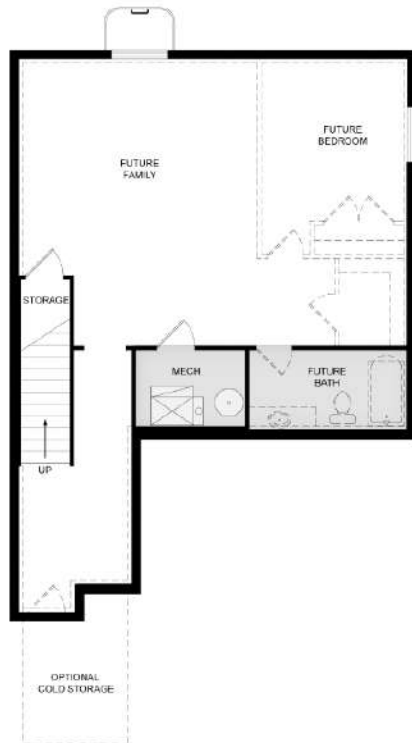

# Fenway

Total Sq. Ft. 3,022

Finished Sq. Ft. 2,107

Bedrooms: 4

Bathrooms: 2.5

BASEMENT FLOOR | 915 SQ. FT.

MAIN FLOOR | 920 SQ. FT.

UPPER FLOOR | 1,187 SQ. FT.

## Plan FEATURES

- Large Front-porch
- 2-Car Garage Opens Into "Mud Room"
- Huge Kitchen & Dining Area
- Large Master Bedroom
- Big Walk-in-closet