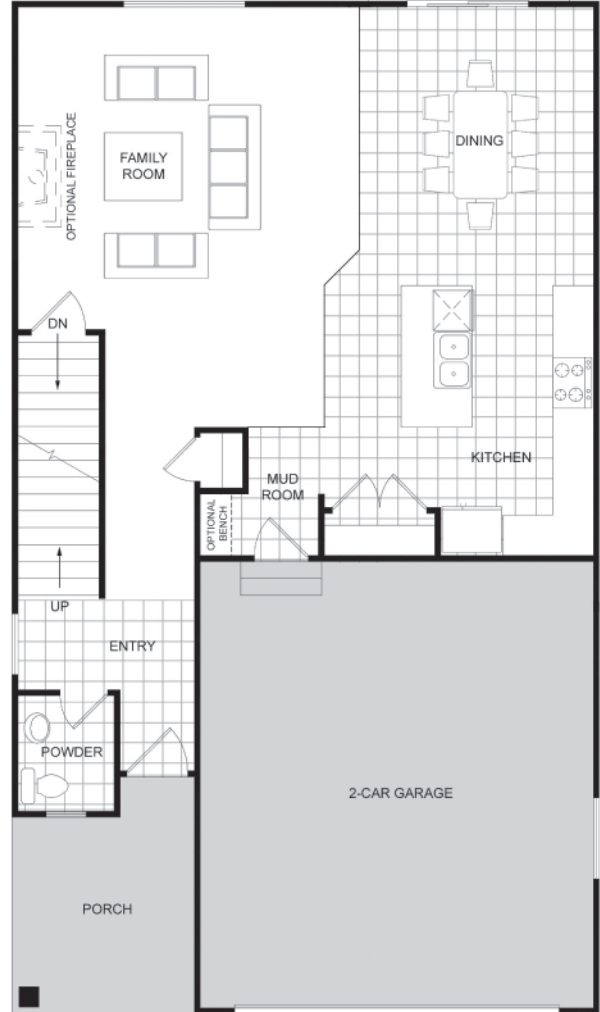

# Fenway

Total Sq. Ft. 3,022

Finished Sq. Ft. 2,107

Bedrooms: 4

Bathrooms: 2.5

BASEMENT FLOOR | 915 SQ. FT.

MAIN FLOOR | 920 SQ. FT.

UPPER FLOOR | 1,187 SQ. FT.

## Plan FEATURES

- Large Front-porch
- 2-Car Garage Opens Into "Mud Room"
- Huge Kitchen & Dining Area
- Large Master Bedroom
- Big Walk-in-closet