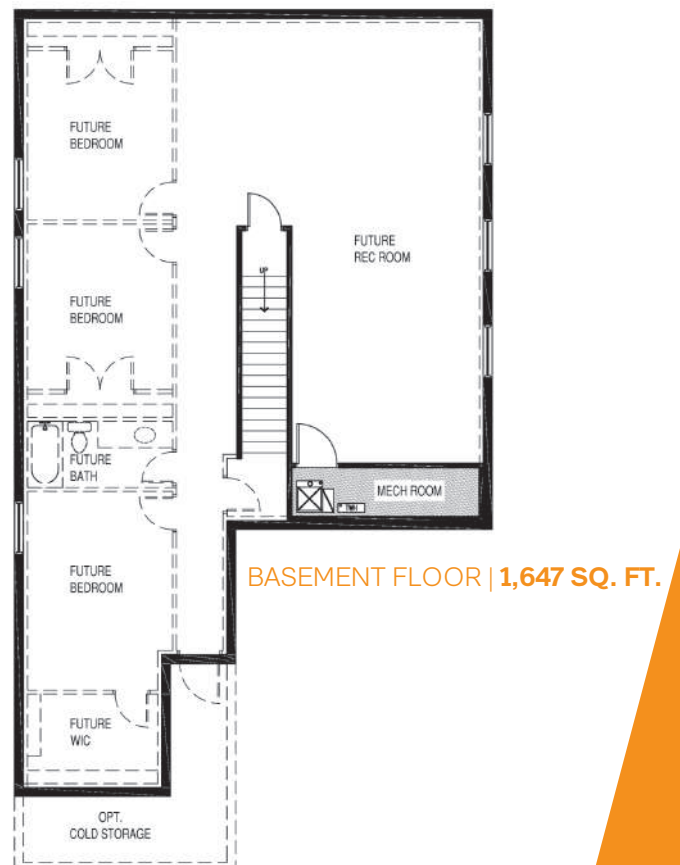

Hazelwood

Total Sq. Ft. 3,378

Finished Sq. Ft. 1,731

Bedrooms: 2/3

Bathrooms: 2

Plan FEATURES

- Continuous Grand Room
- Large Owner's Walk In Closet
- Corner Pantry
- Open Grand Entry

TETON
VILLAGE

Traditional

Craftsman

Farmhouse

Hazelwood

wright HOMES

* All renderings of exteriors and floor plans are artist conceptions and may vary from actual home as built. Dimensions, options, features and specifications are approximate and subject to field variation, as well as change without notice.