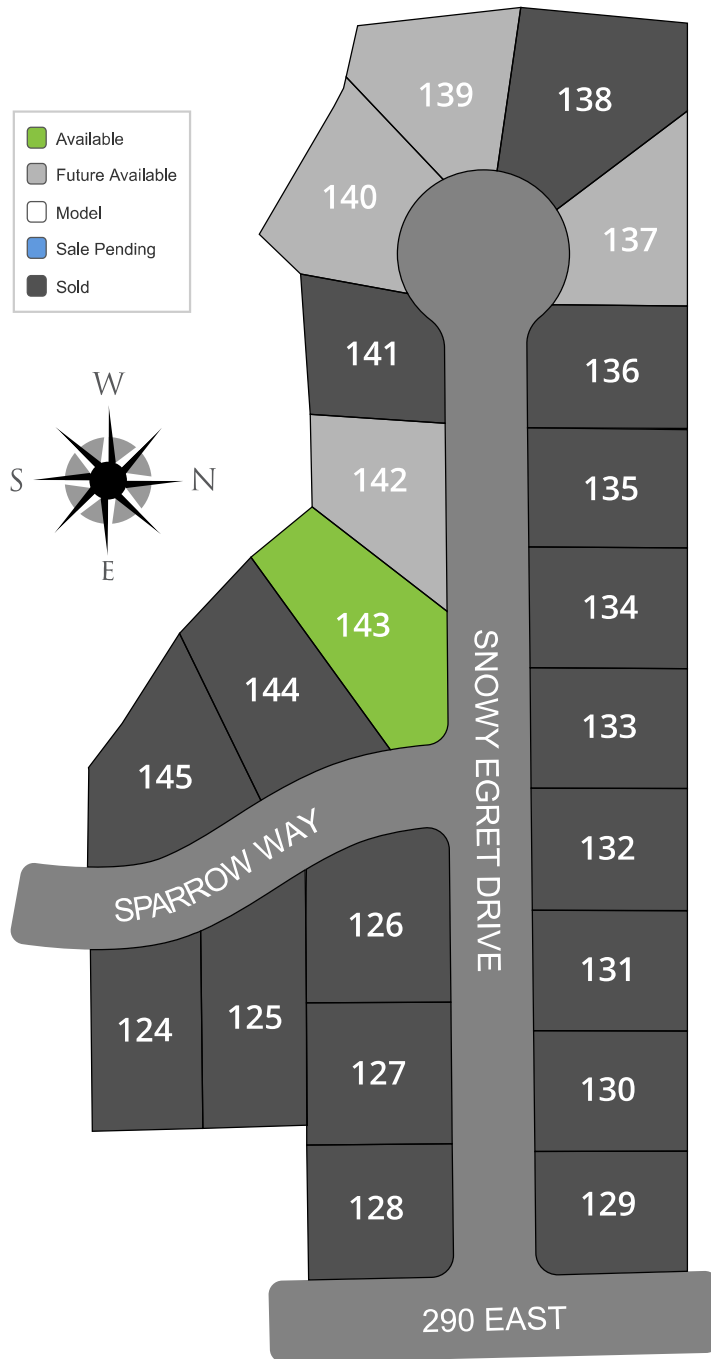

# Salem Park

 **arivehomes**® | (801) 380 - 0980

Site Map

In the continuing effort to improve our homes, builder reserves the right to modify the interior and exterior design, specifications, locations, sizes, design features and prices of the homes. Modifications may vary by home and are subject to change without notice. All dimensions and square footages are approximate and can vary in production. No representations of any type are made by this floor plan. Colors shown are approximate representations of actual materials and are not intended to be an exact color match. Please consult our sales representative for details. © 2020 Arive Homes