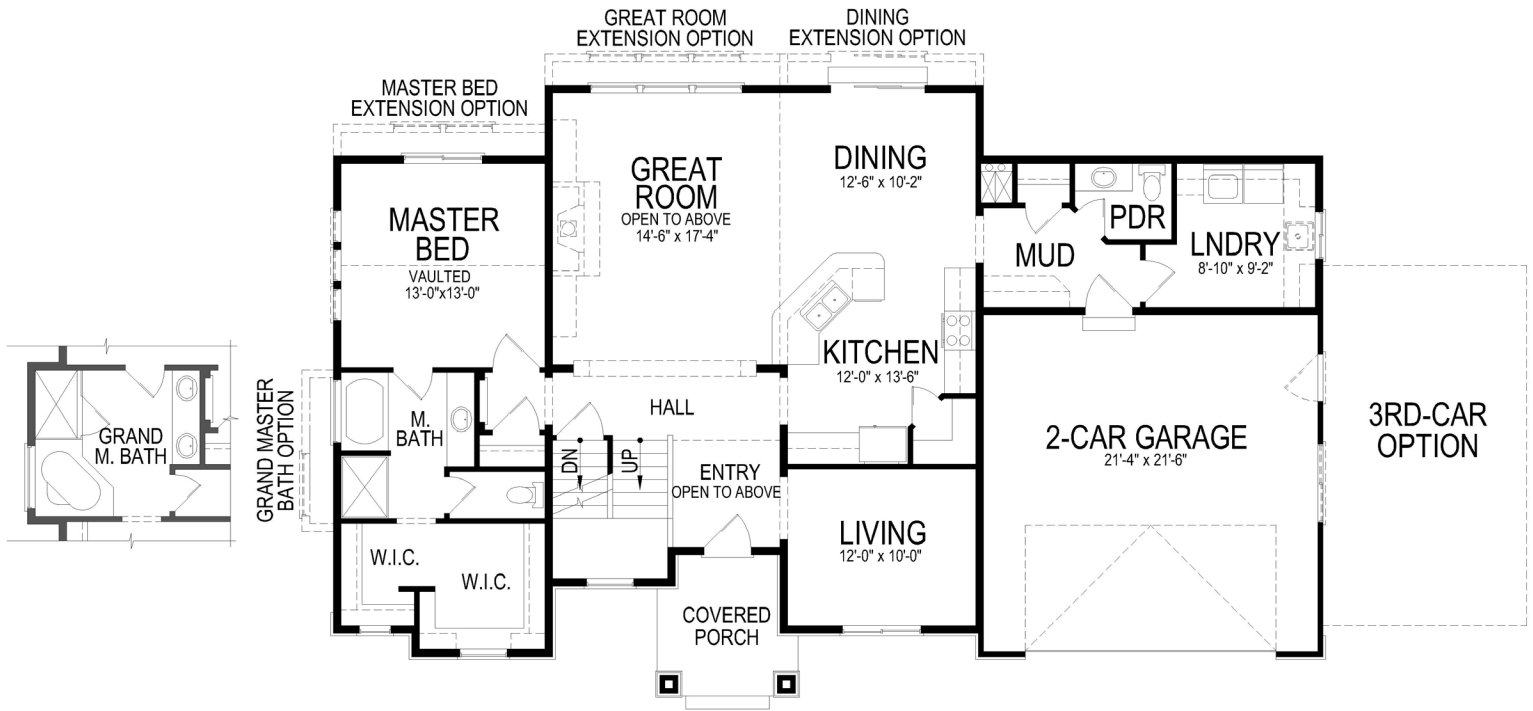

owen

- 1,569 Sq Ft - Main
- 748 Sq Ft - Upper
- 1,654 Sq Ft - Lower
- 2,317 - Total Finished Sq Ft
- 3,971 - Total Sq Ft
- 4 Bedrooms
- 2.5 Bathrooms

main floor

*actual dimensions may vary

upper

basement

*actual dimensions may vary