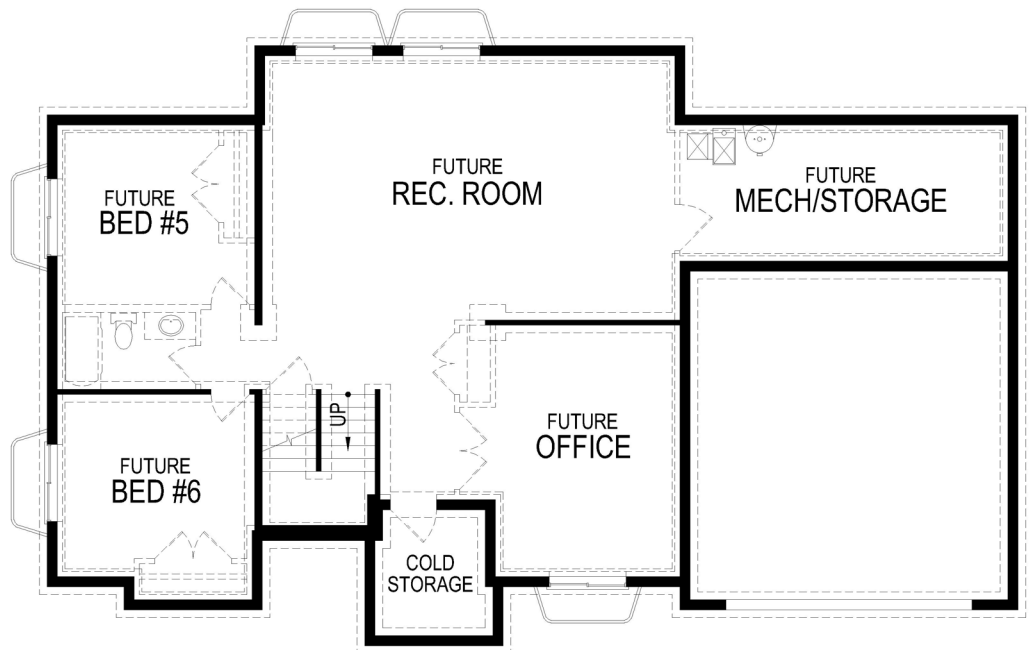

owen

- 1,569 Sq Ft - Main
- 748 Sq Ft - Upper
- 1,654 Sq Ft - Lower
- 2,317 - Total Finished Sq Ft
- 3,971 - Total Sq Ft
- 4 Bedrooms
- 2.5 Bathrooms

main floor

*actual dimensions may vary

upper

basement

*actual dimensions may vary