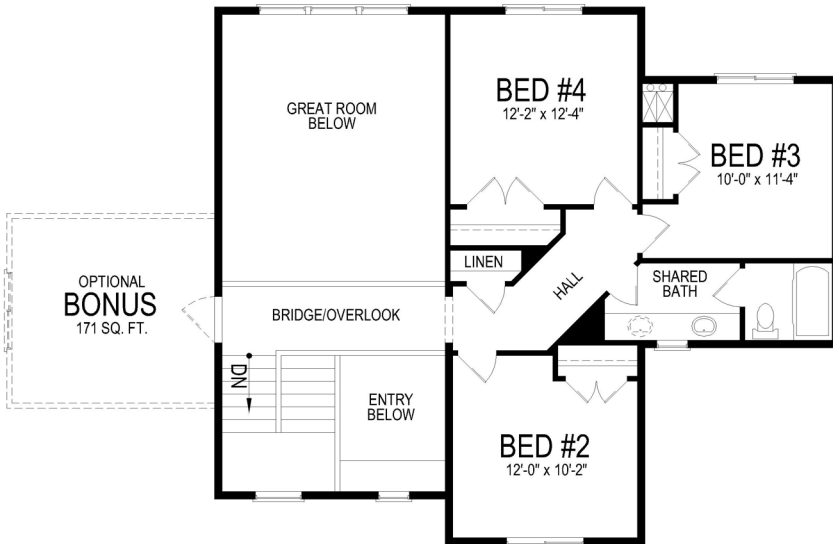

owen

- 1,569 Sq Ft - Main
- 748 Sq Ft - Upper
- 1,654 Sq Ft - Lower
- 2,317 - Total Finished Sq Ft
- 3,971 - Total Sq Ft
- 4 Bedrooms
- 2.5 Bathrooms

main floor

*actual dimensions may vary

upper

basement

*actual dimensions may vary