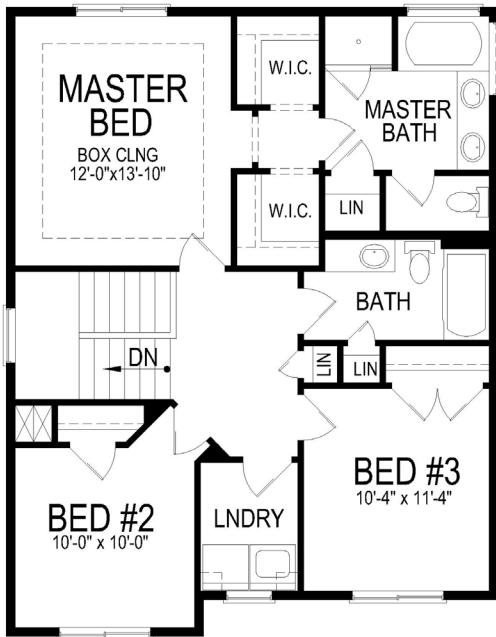

sarah

- 898 Sq Ft - Upper
- 909 Sq Ft - Main
- 1031 Sq Ft - Lower
- 1807 Sq Ft - Finished
- 2832 Sq Ft - Total
- 3 Bedrooms
- 2.5 Bathrooms

GREAT ROOM EXTENSION OPTION DINING ROOM EXTENSION OPTION

main floor

upper

basement