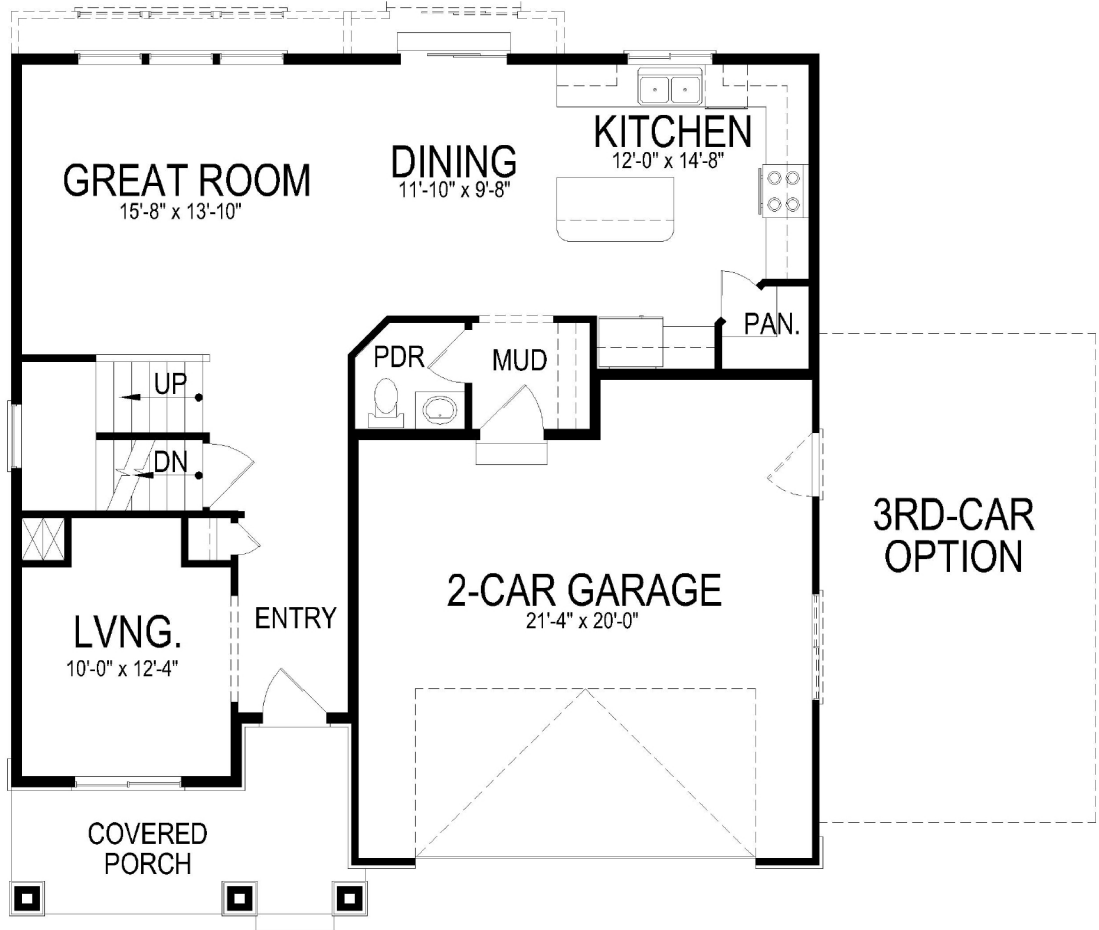

sarah

- 898 Sq Ft - Upper
- 909 Sq Ft - Main
- 1031 Sq Ft - Lower
- 1807 Sq Ft - Finished
- 2832 Sq Ft - Total
- 3 Bedrooms
- 2.5 Bathrooms

GREAT ROOM EXTENSION OPTION DINING ROOM EXTENSION OPTION

main floor

upper

basement