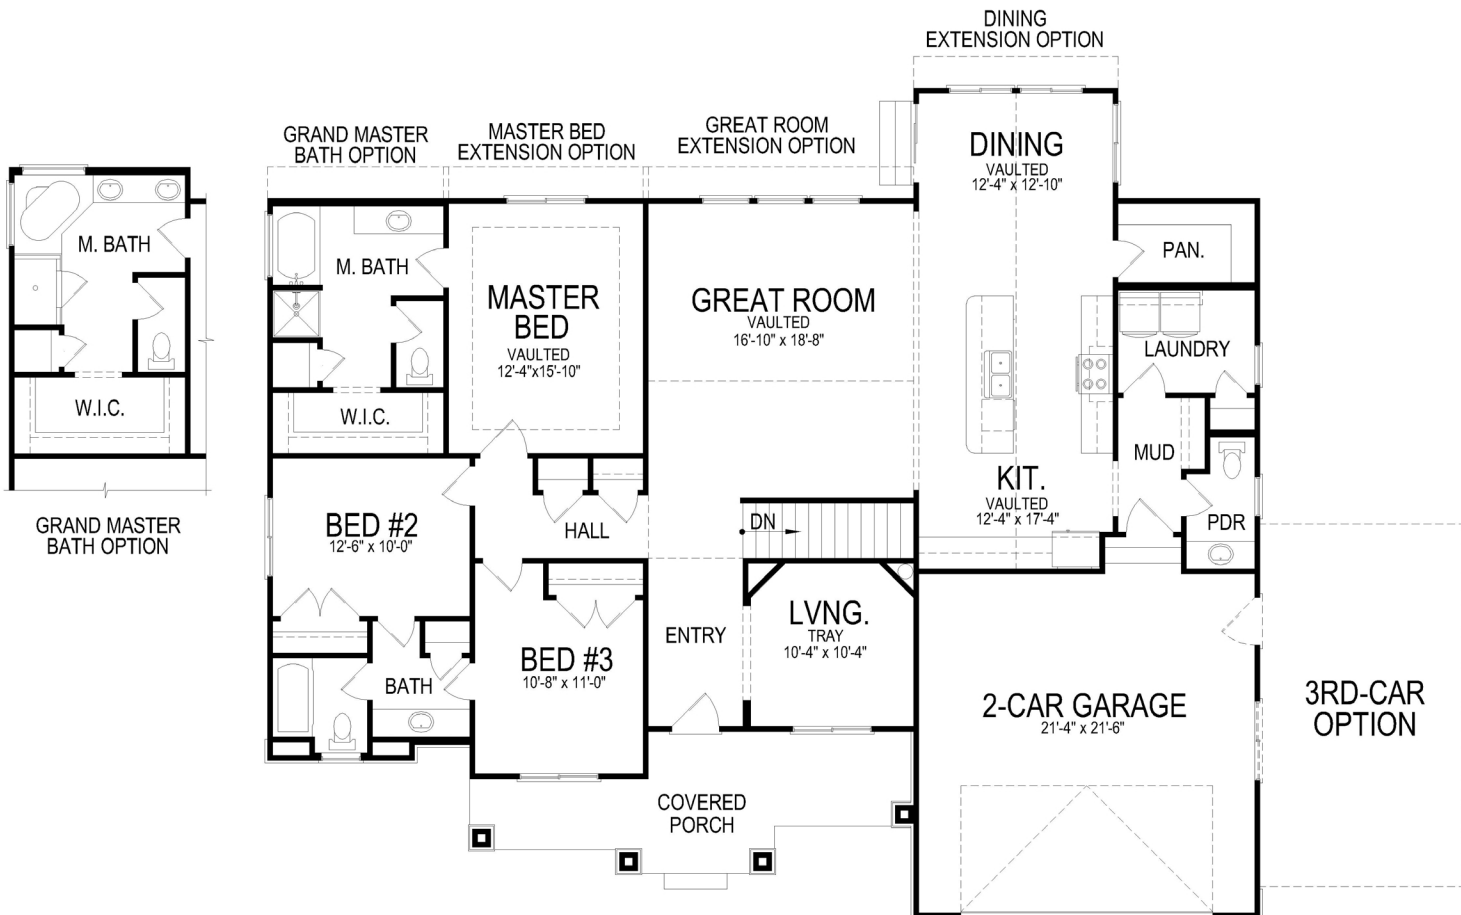

thomas

- 2,048 Sq Ft - Main
- 2,236 Sq Ft - Lower
- 2,048 - Total Finished Sq Ft
- 4,284 - Total Sq Ft
- 3 Bedrooms
- 2.5 Bathrooms

main floor

basement