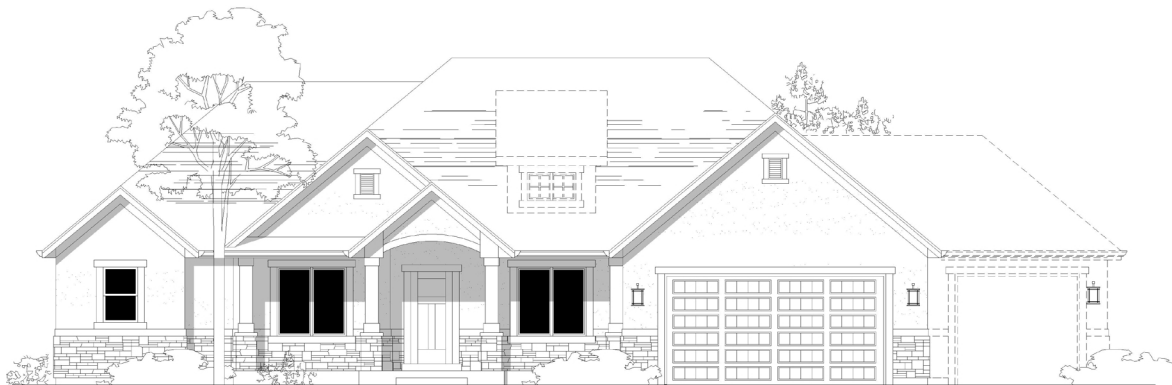

thomas

- 2,048 Sq Ft - Main
- 2,236 Sq Ft - Lower
- 2,048 - Total Finished Sq Ft
- 4,284 - Total Sq Ft
- 3 Bedrooms
- 2.5 Bathrooms

main floor

basement