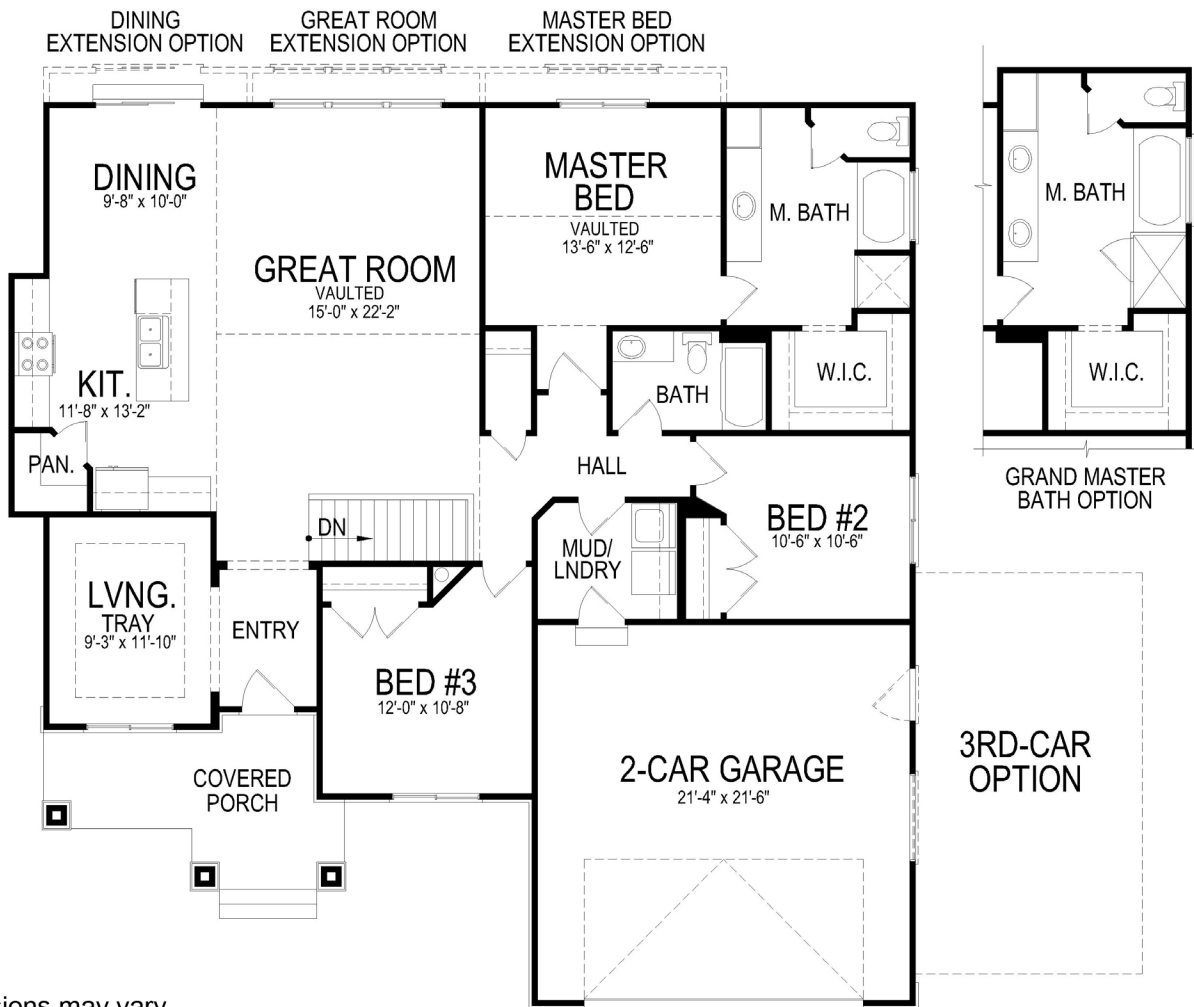

washington

- 1748 Sq Ft - Main
- 1848 Sq Ft - Lower
- 1748 Sq Ft - Finished
- 3596 Sq Ft - Total
- 3 Bedrooms
- 2.5 Bathrooms

main floor

*actual dimensions may vary

basement

*actual dimensions may vary