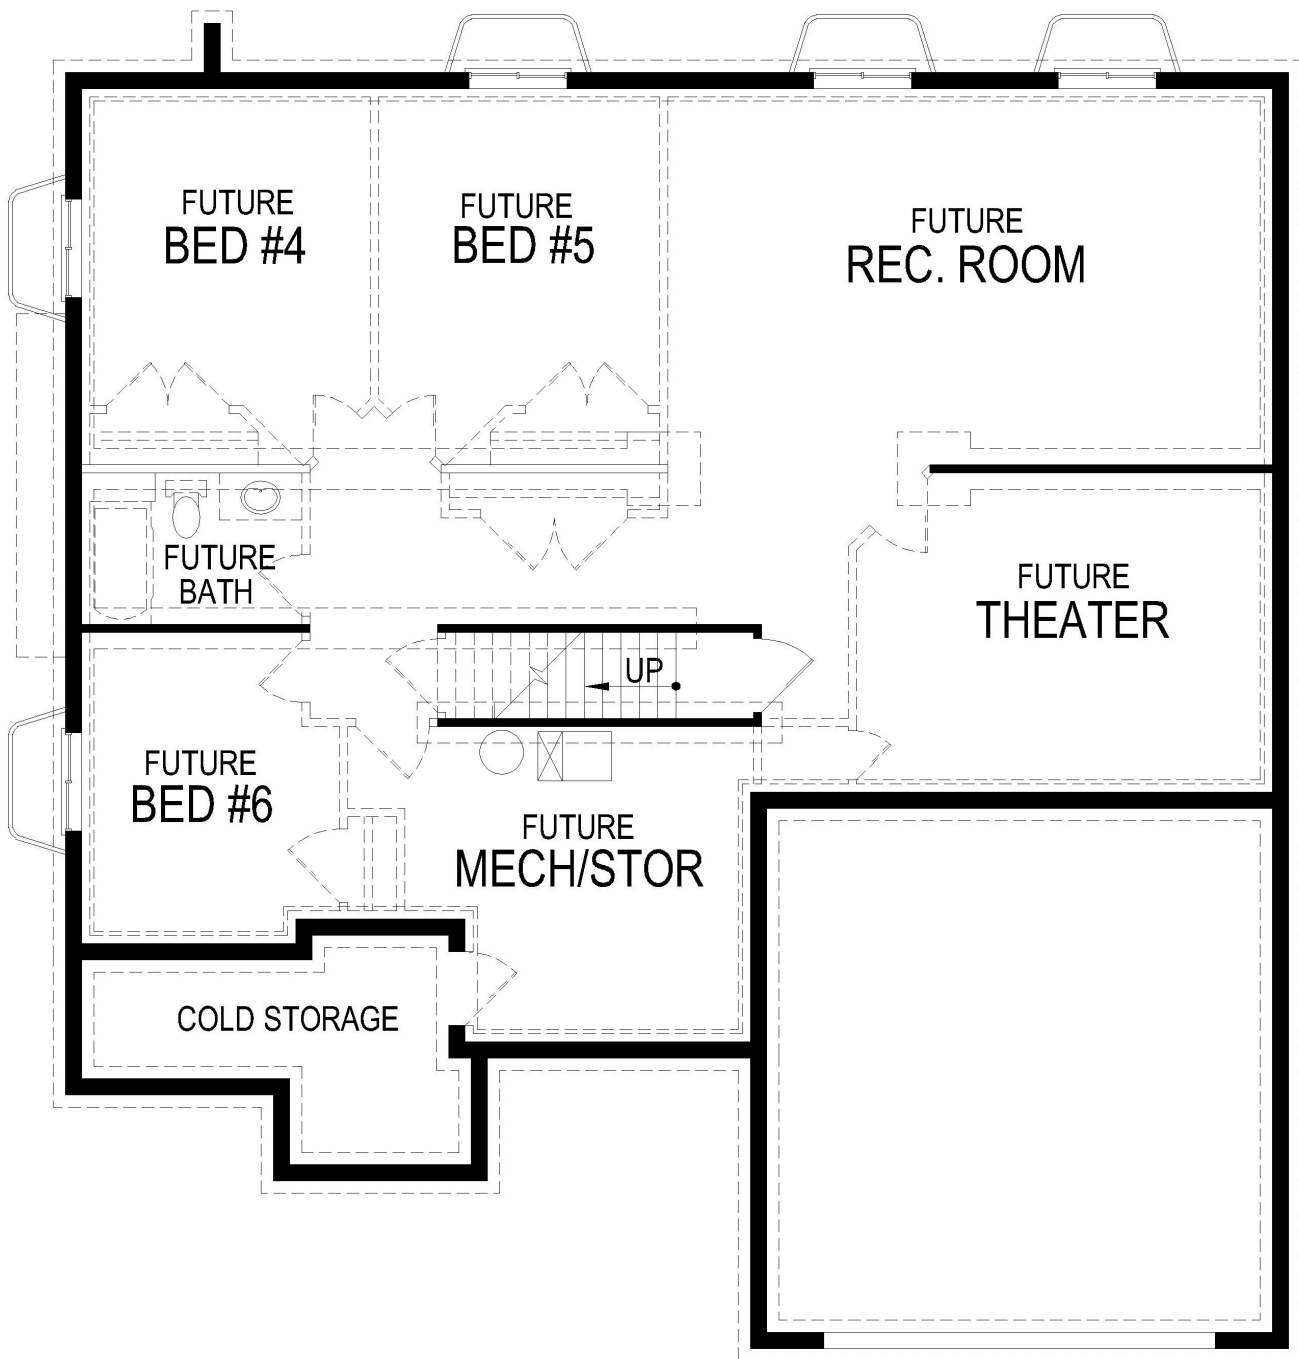

washington

- 1748 Sq Ft - Main
- 1848 Sq Ft - Lower
- 1748 Sq Ft - Finished
- 3596 Sq Ft - Total
- 3 Bedrooms
- 2.5 Bathrooms

main floor

*actual dimensions may vary

basement

*actual dimensions may vary