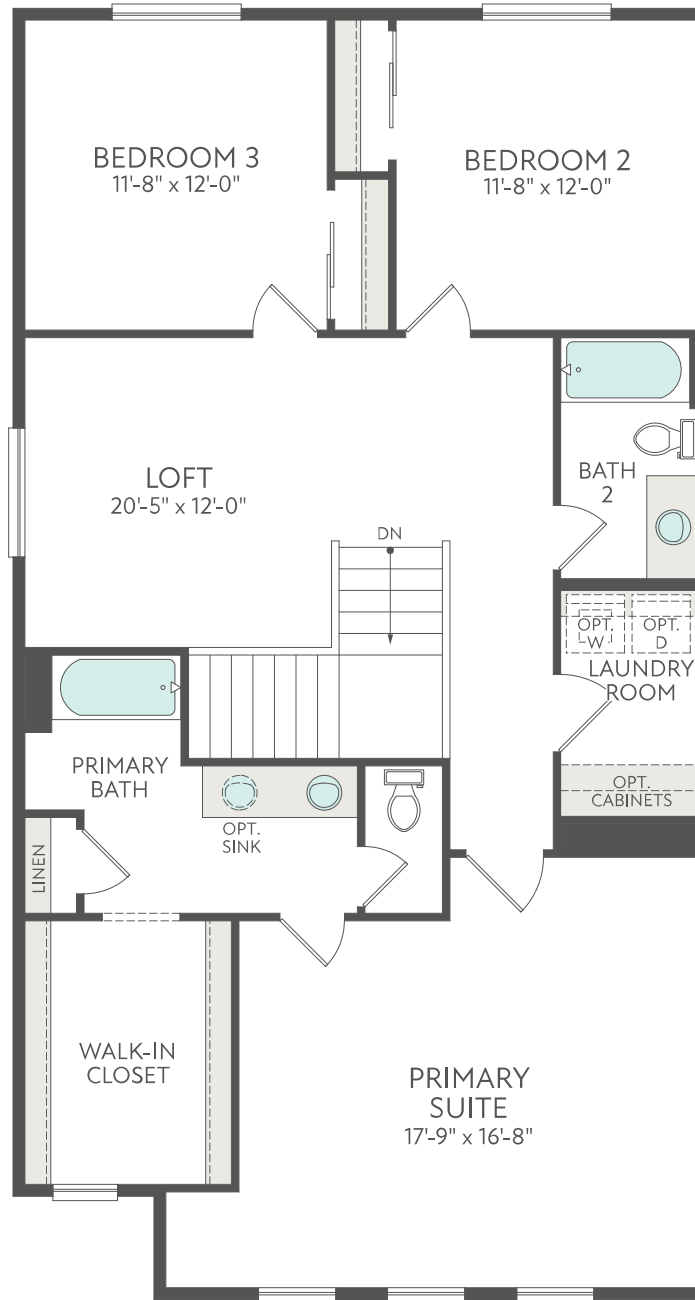

Keystone Construction - The Arcadia

3-4 Beds • 2.5 Baths • 2 Car Garage 2,521 Sq. Ft.

Second Floor