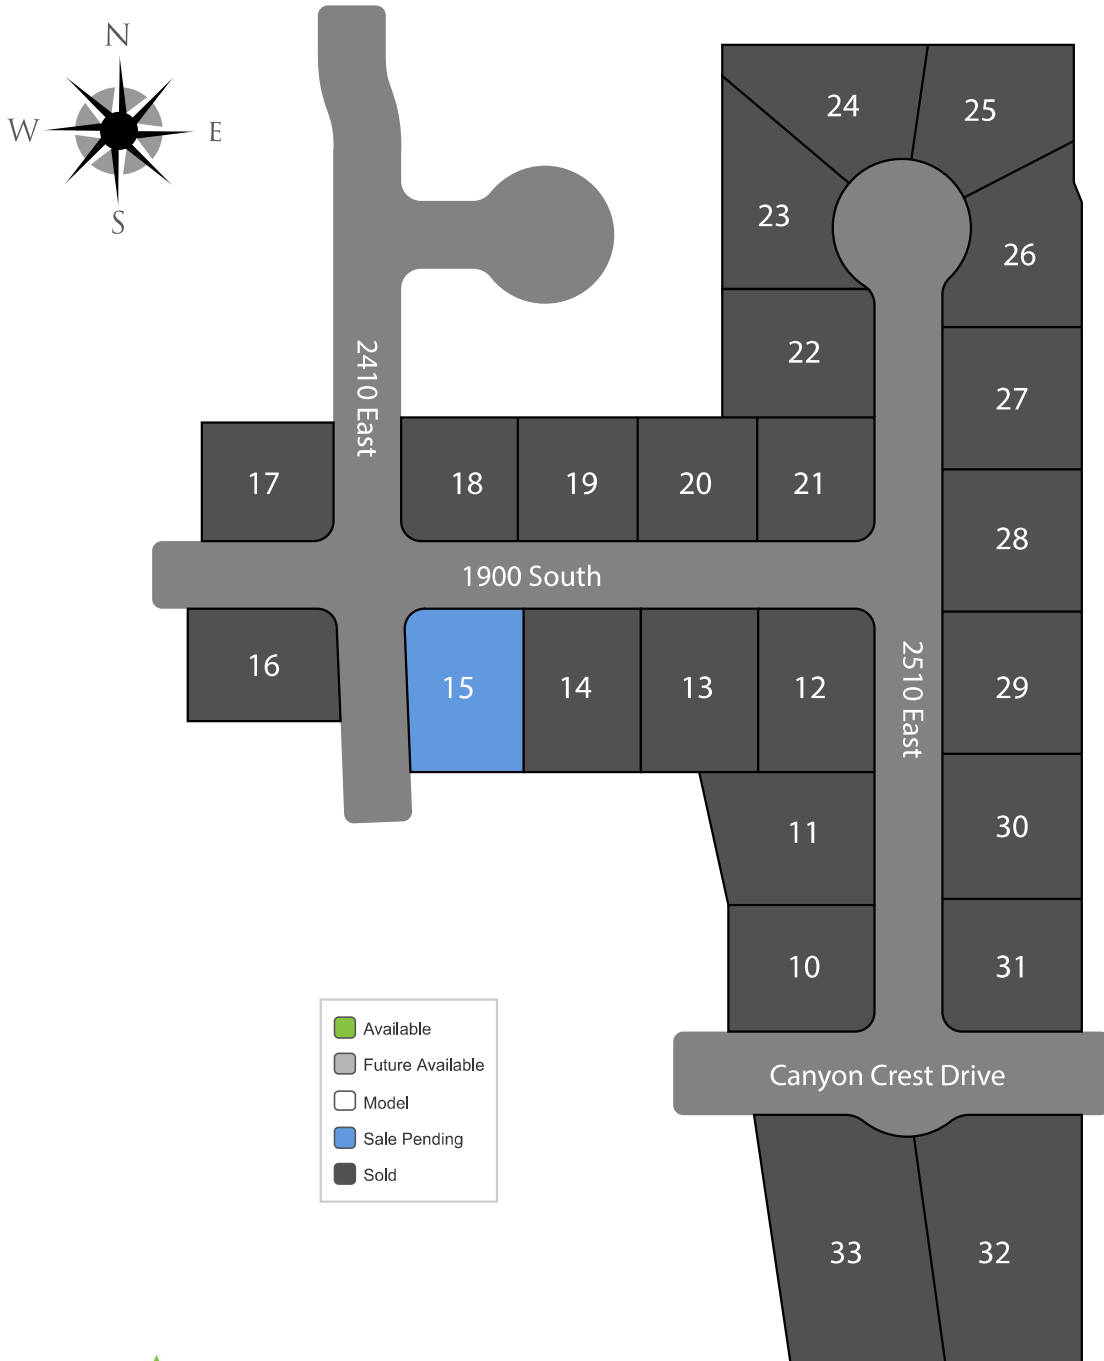

High Sky Estates

 **arivehomes.** | (801) 380 - 0980

Site Map

In the continuing effort to improve our homes, builder reserves the right to modify the interior and exterior design, specifications, locations, sizes, design features and prices of the homes. Modifications may vary by home and are subject to change without notice. All dimensions and square footages are approximate and can vary in production. No representations of any type are made by this floor plan. Colors shown are approximate representations of actual materials and are not intended to be an exact color match. Please consult our sales representative for details. © 2020 Arive Homes