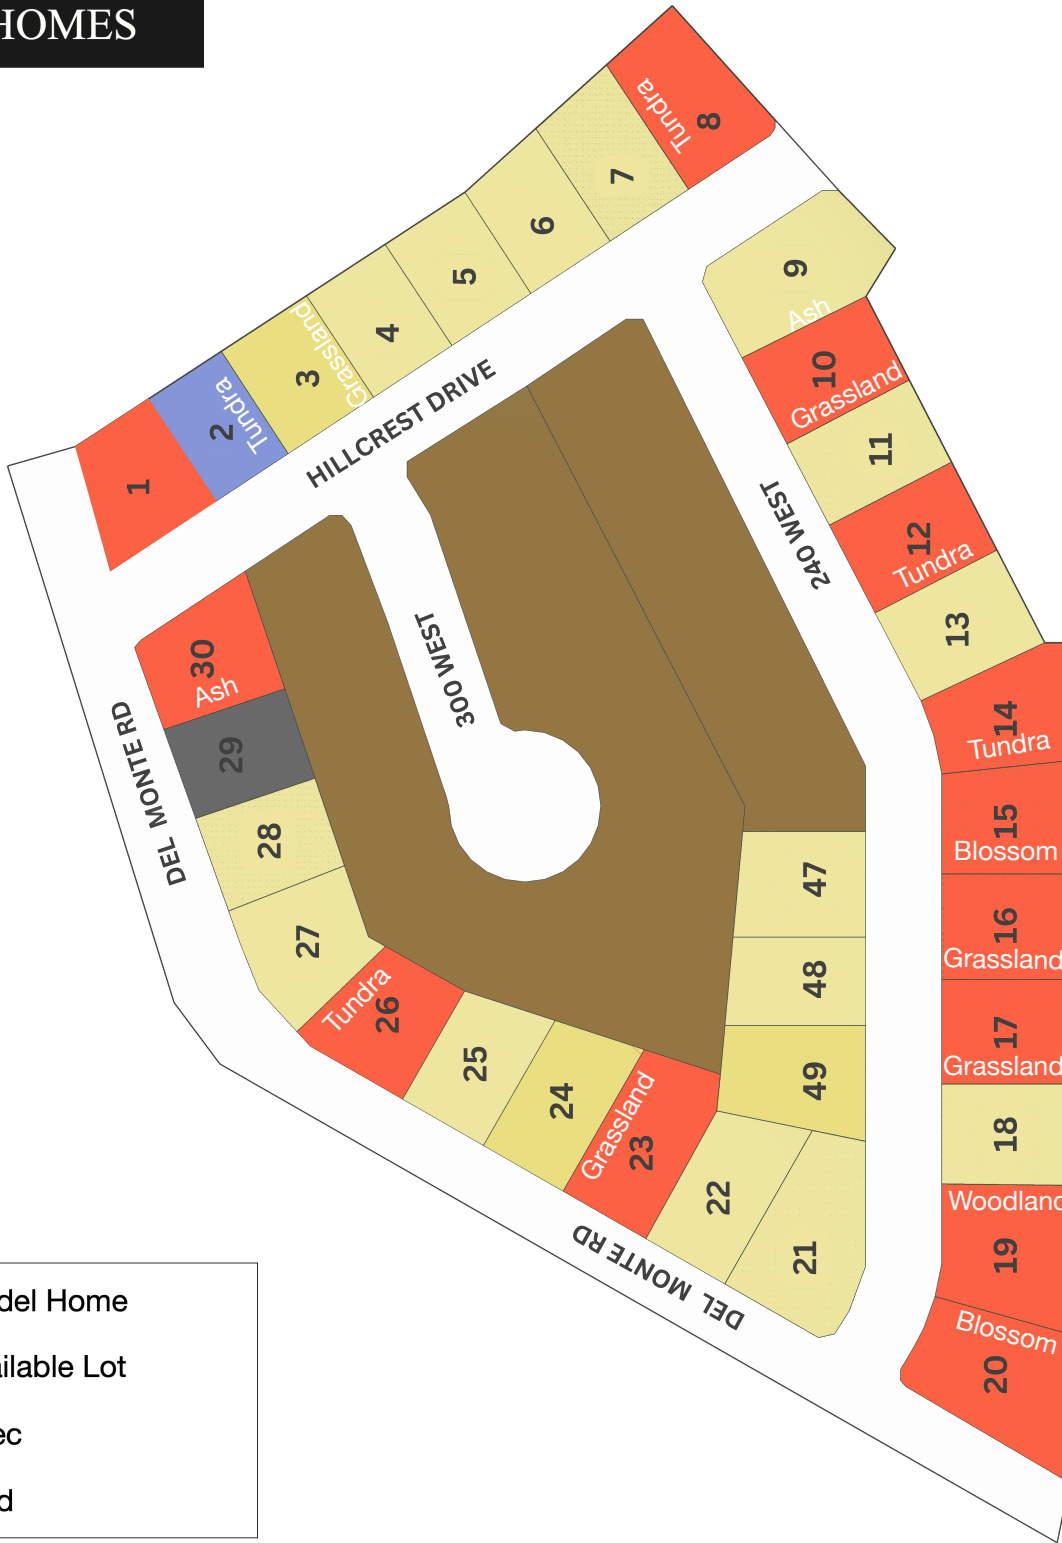

HILLWOOD
HOMES

Skye Meadows - Spanish Fork

-  Model Home
-  Available Lot
-  Spec
-  Sold

801.917.2837
Hillwoodhomes.com