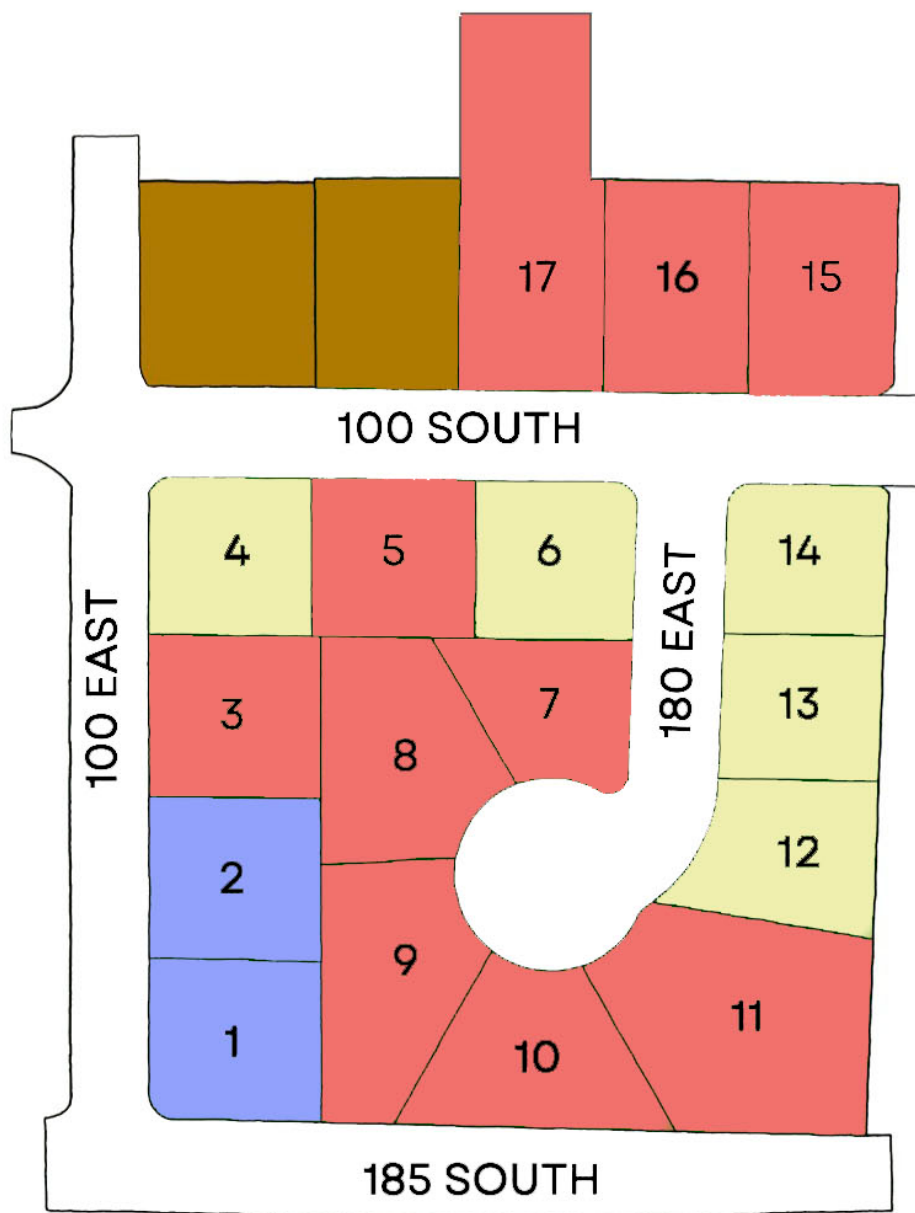

HILLWOOD
HOMES

Bonner Meadows - Midway

-  Model Home
-  Available Lot
-  Spec
-  Sold

385-275-3133
Hillwoodhomes.com