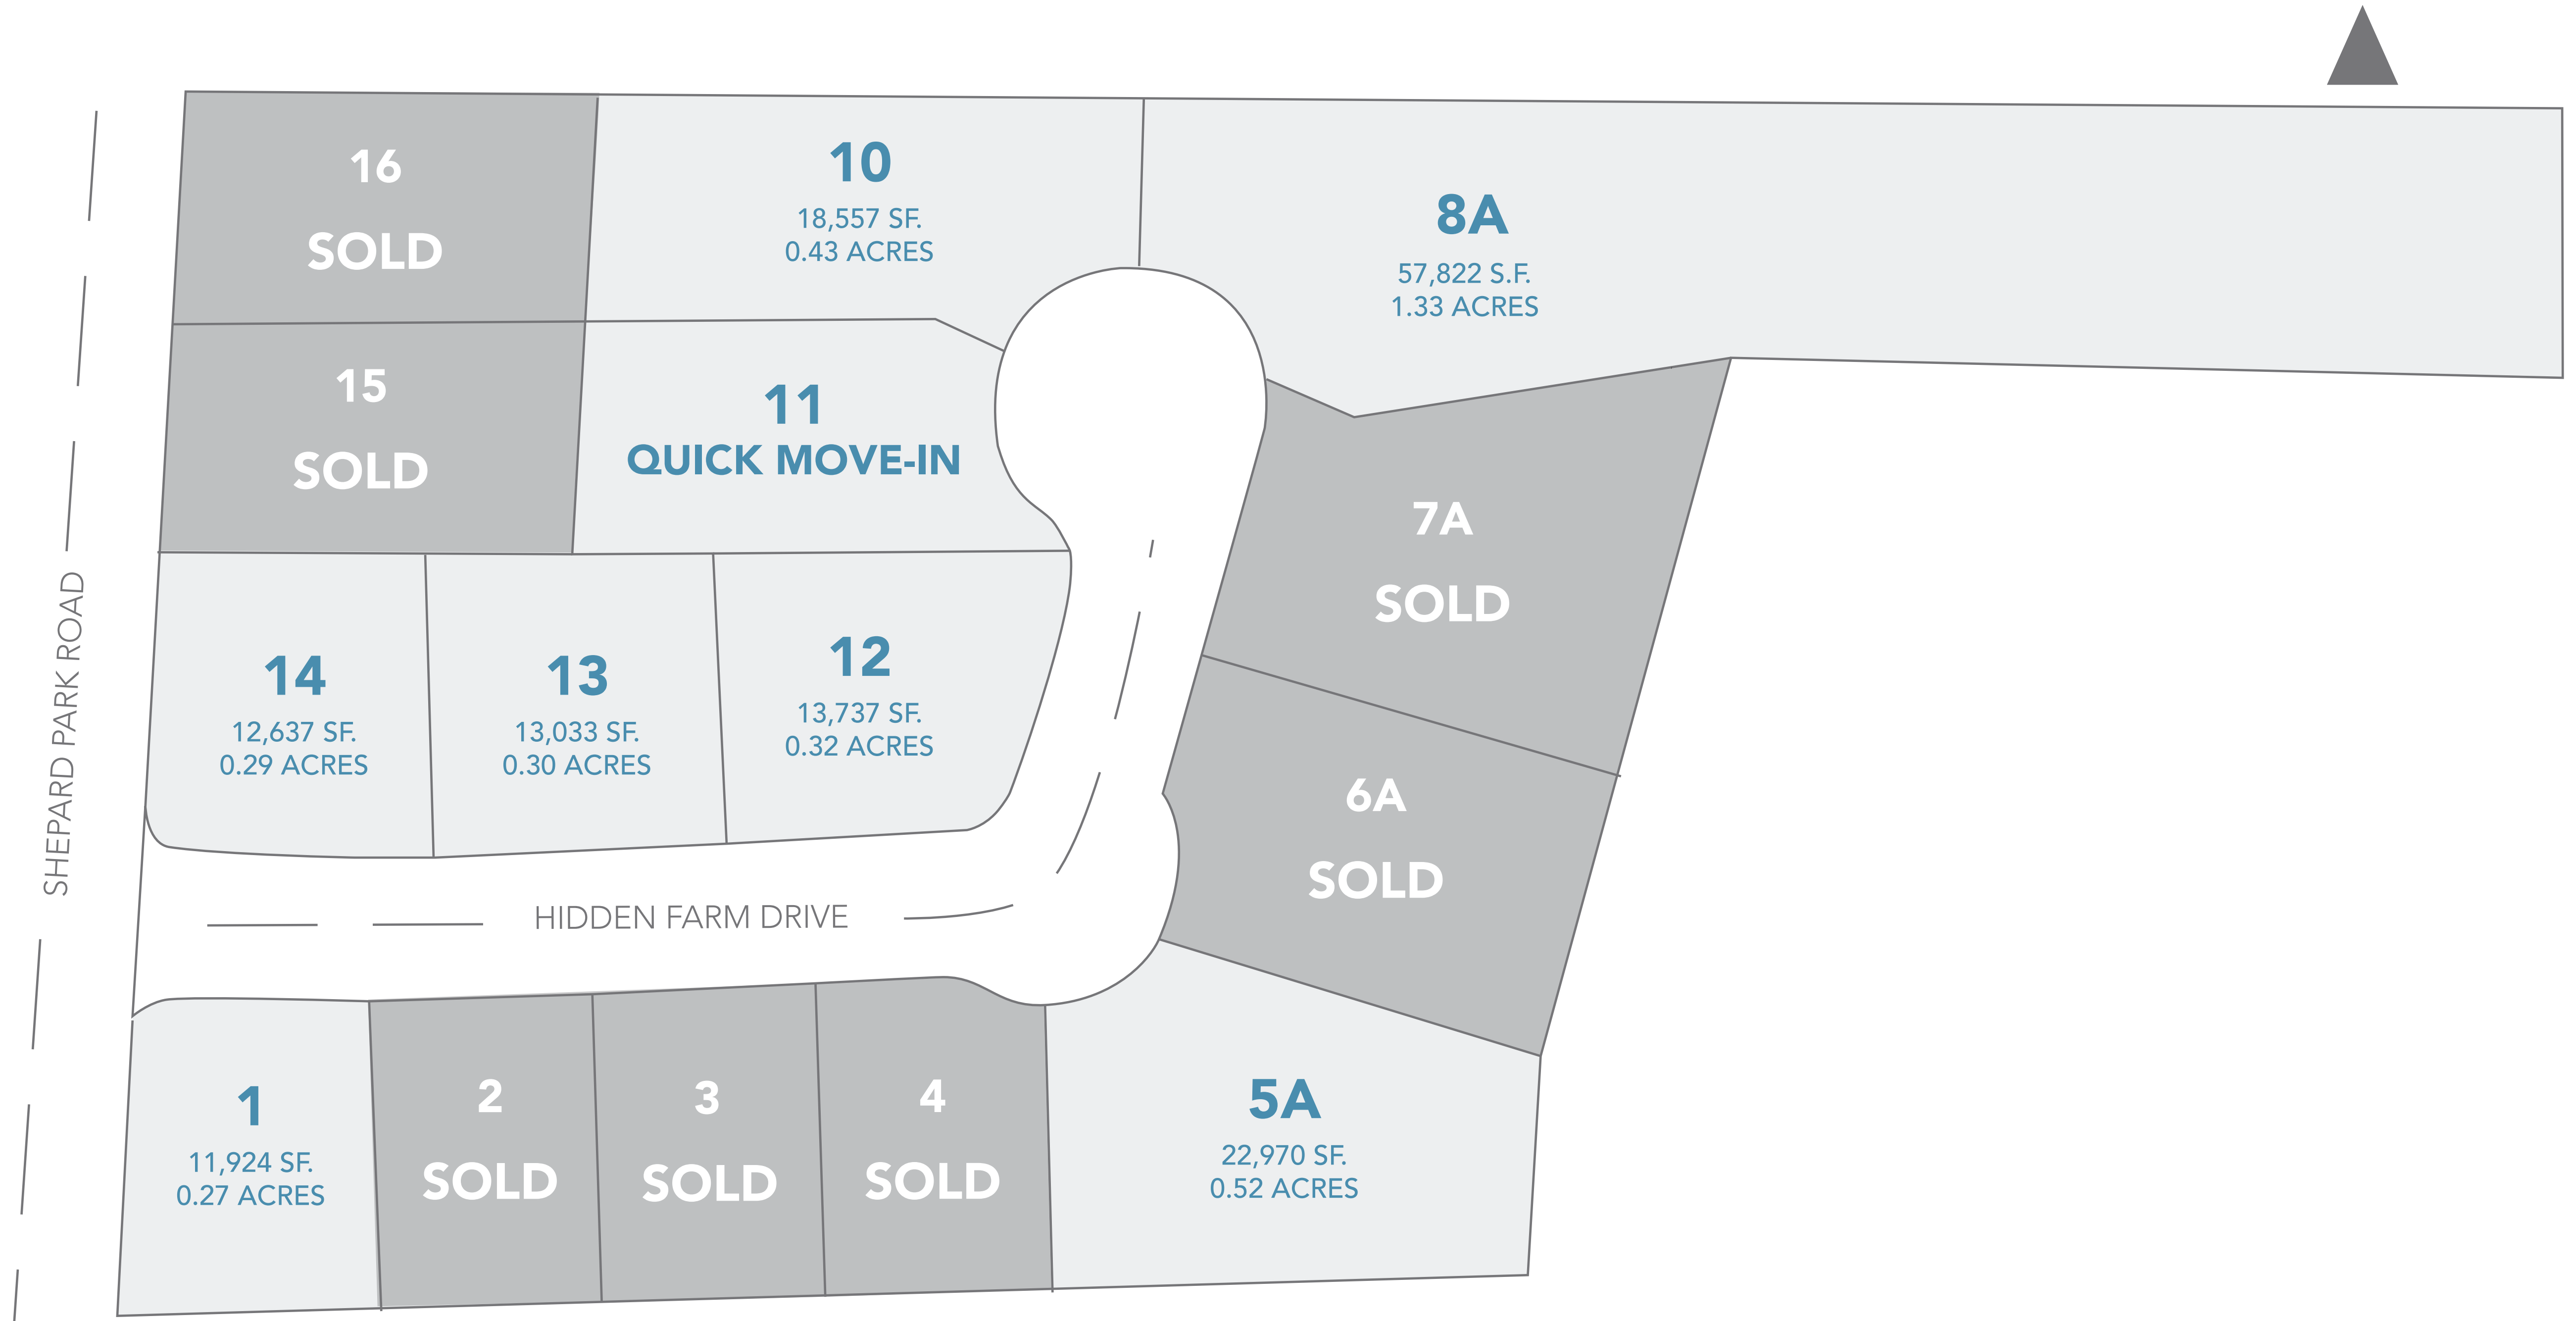

HIDDEN FARM ESTATES

681 W Hidden Farm Dr, Farmington

801.905.8000 | SYMPHONYHOMES.COM

*All renderings are artists' conception. Continuing a policy of constant design and pricing improvement, we reserve the right of price, product, or design change without obligation to notify.